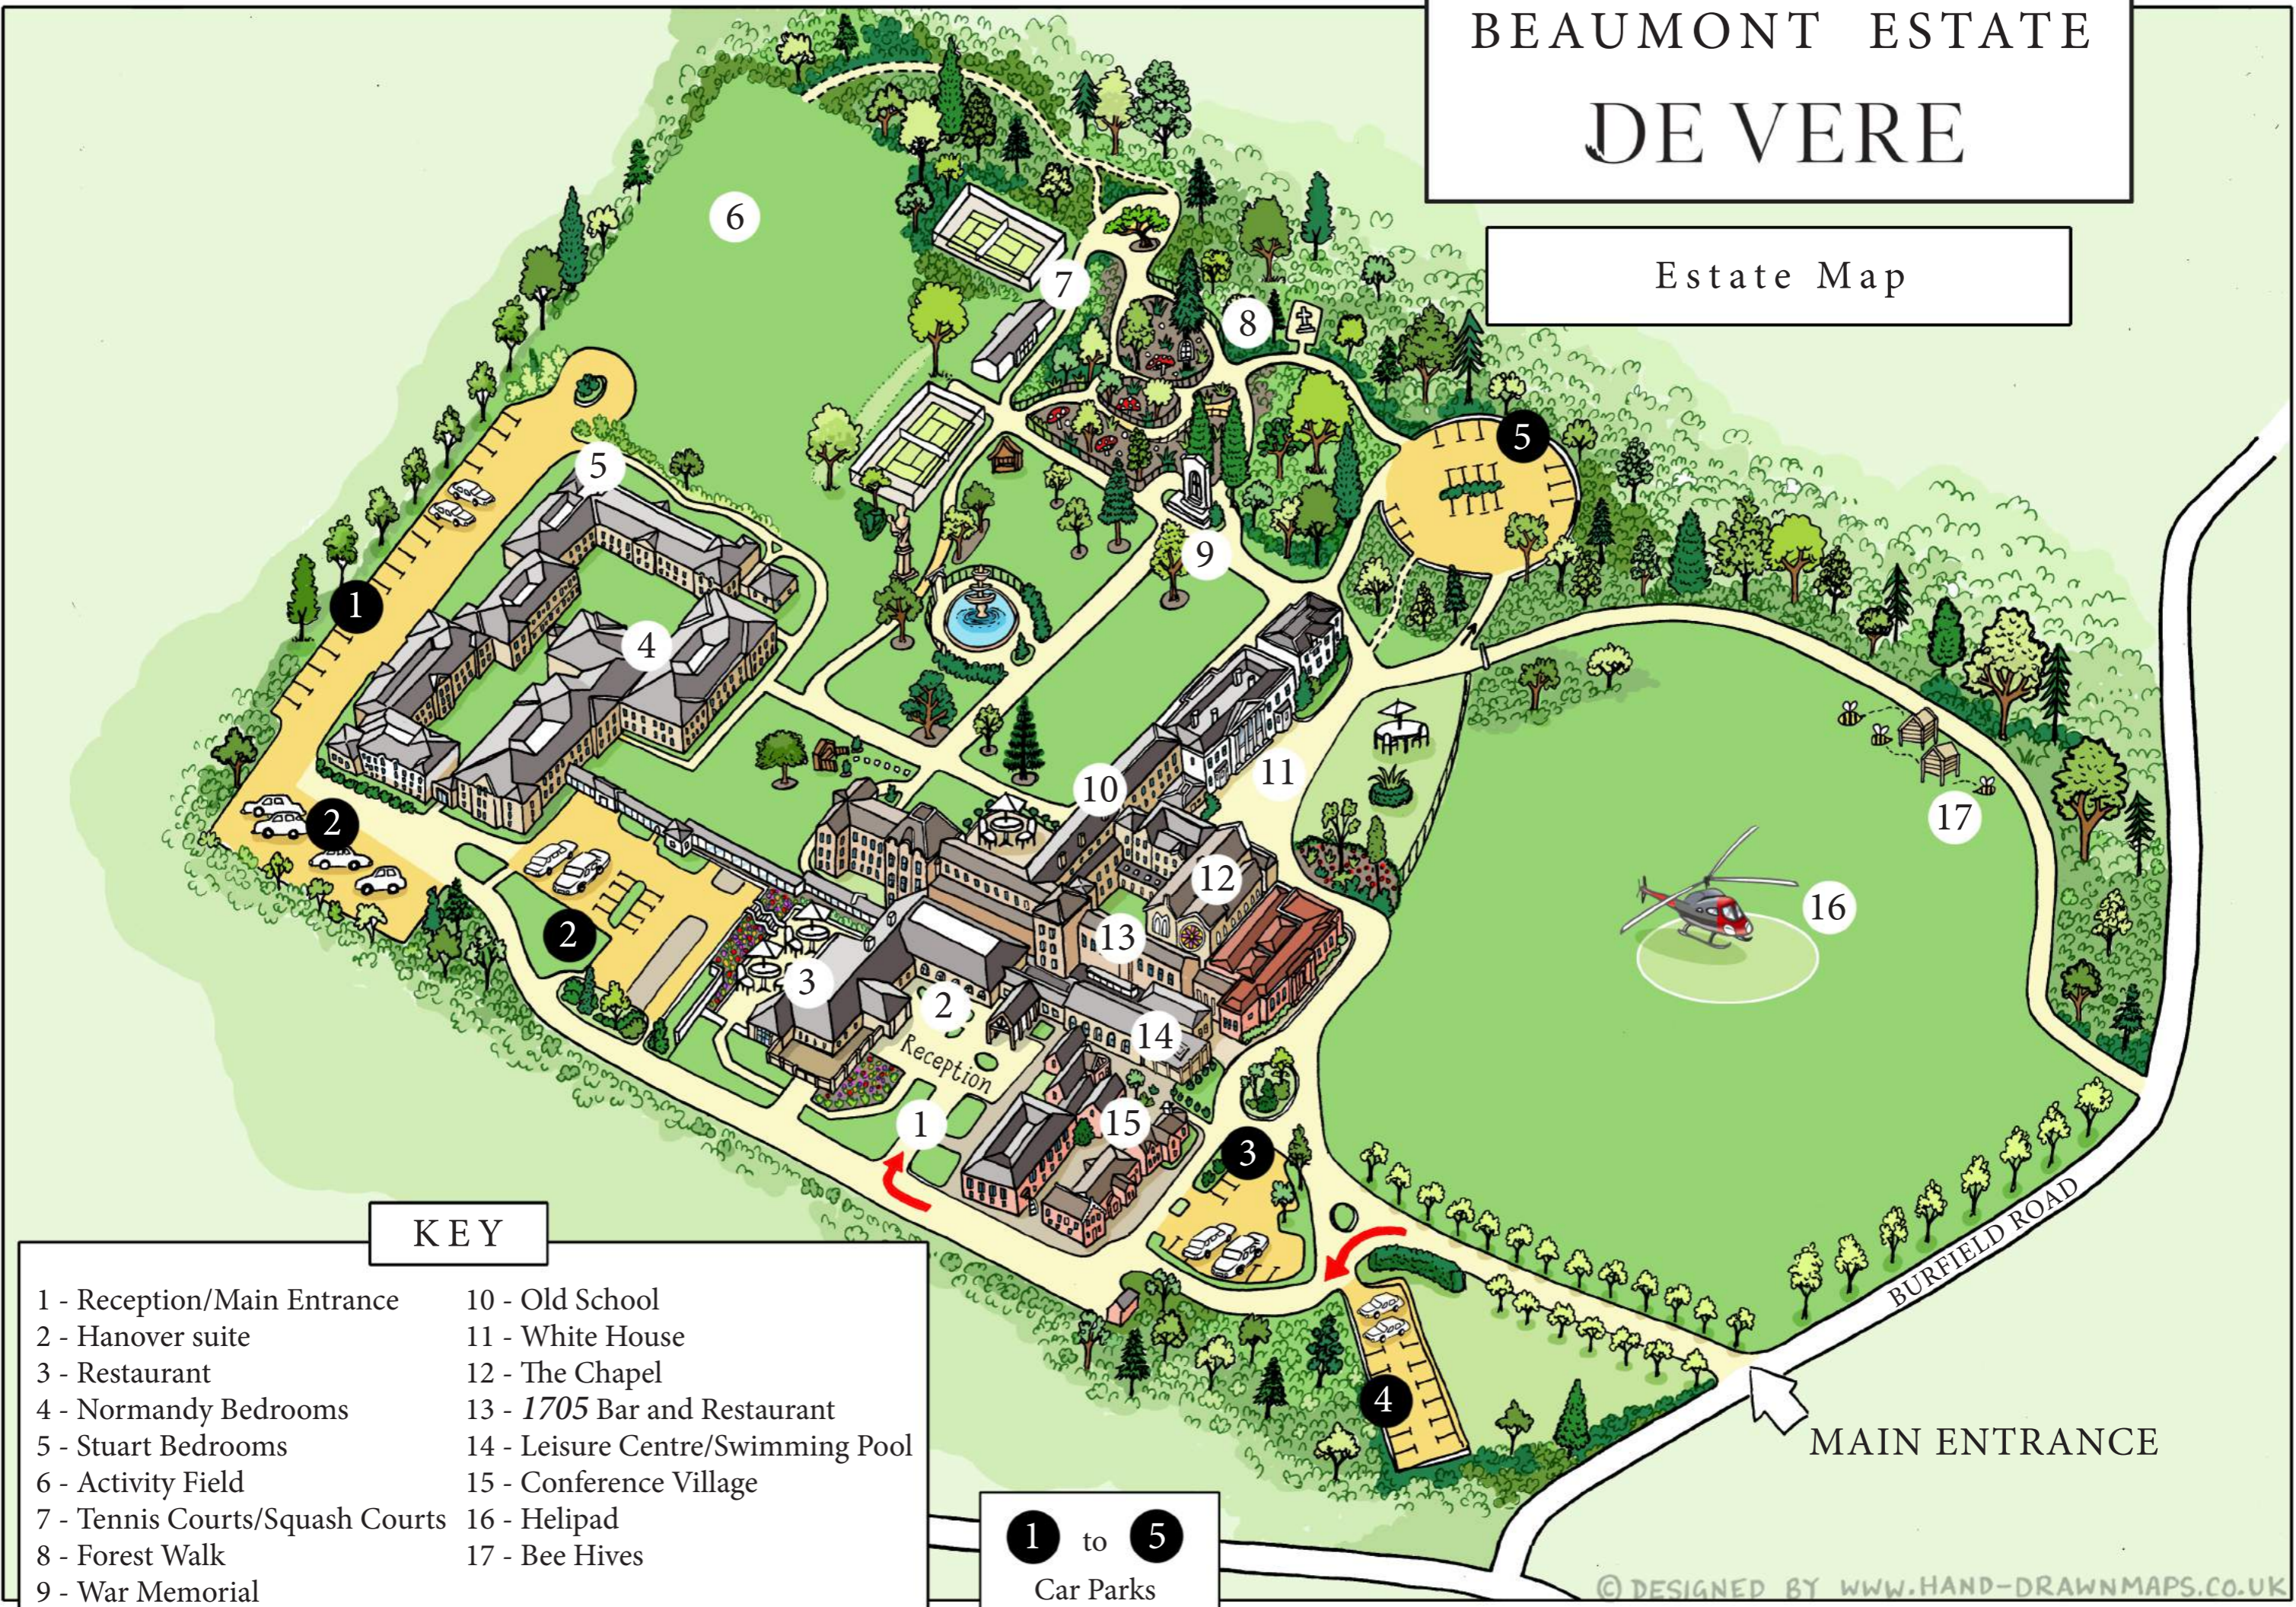

# BEAUMONT ESTATE DE VERE

Estate Map

## KEY

- |                                 |                                   |
|---------------------------------|-----------------------------------|
| 1 - Reception/Main Entrance     | 10 - Old School                   |
| 2 - Hanover suite               | 11 - White House                  |
| 3 - Restaurant                  | 12 - The Chapel                   |
| 4 - Normandy Bedrooms           | 13 - 1705 Bar and Restaurant      |
| 5 - Stuart Bedrooms             | 14 - Leisure Centre/Swimming Pool |
| 6 - Activity Field              | 15 - Conference Village           |
| 7 - Tennis Courts/Squash Courts | 16 - Helipad                      |
| 8 - Forest Walk                 | 17 - Bee Hives                    |
| 9 - War Memorial                |                                   |

1 to 5  
Car Parks