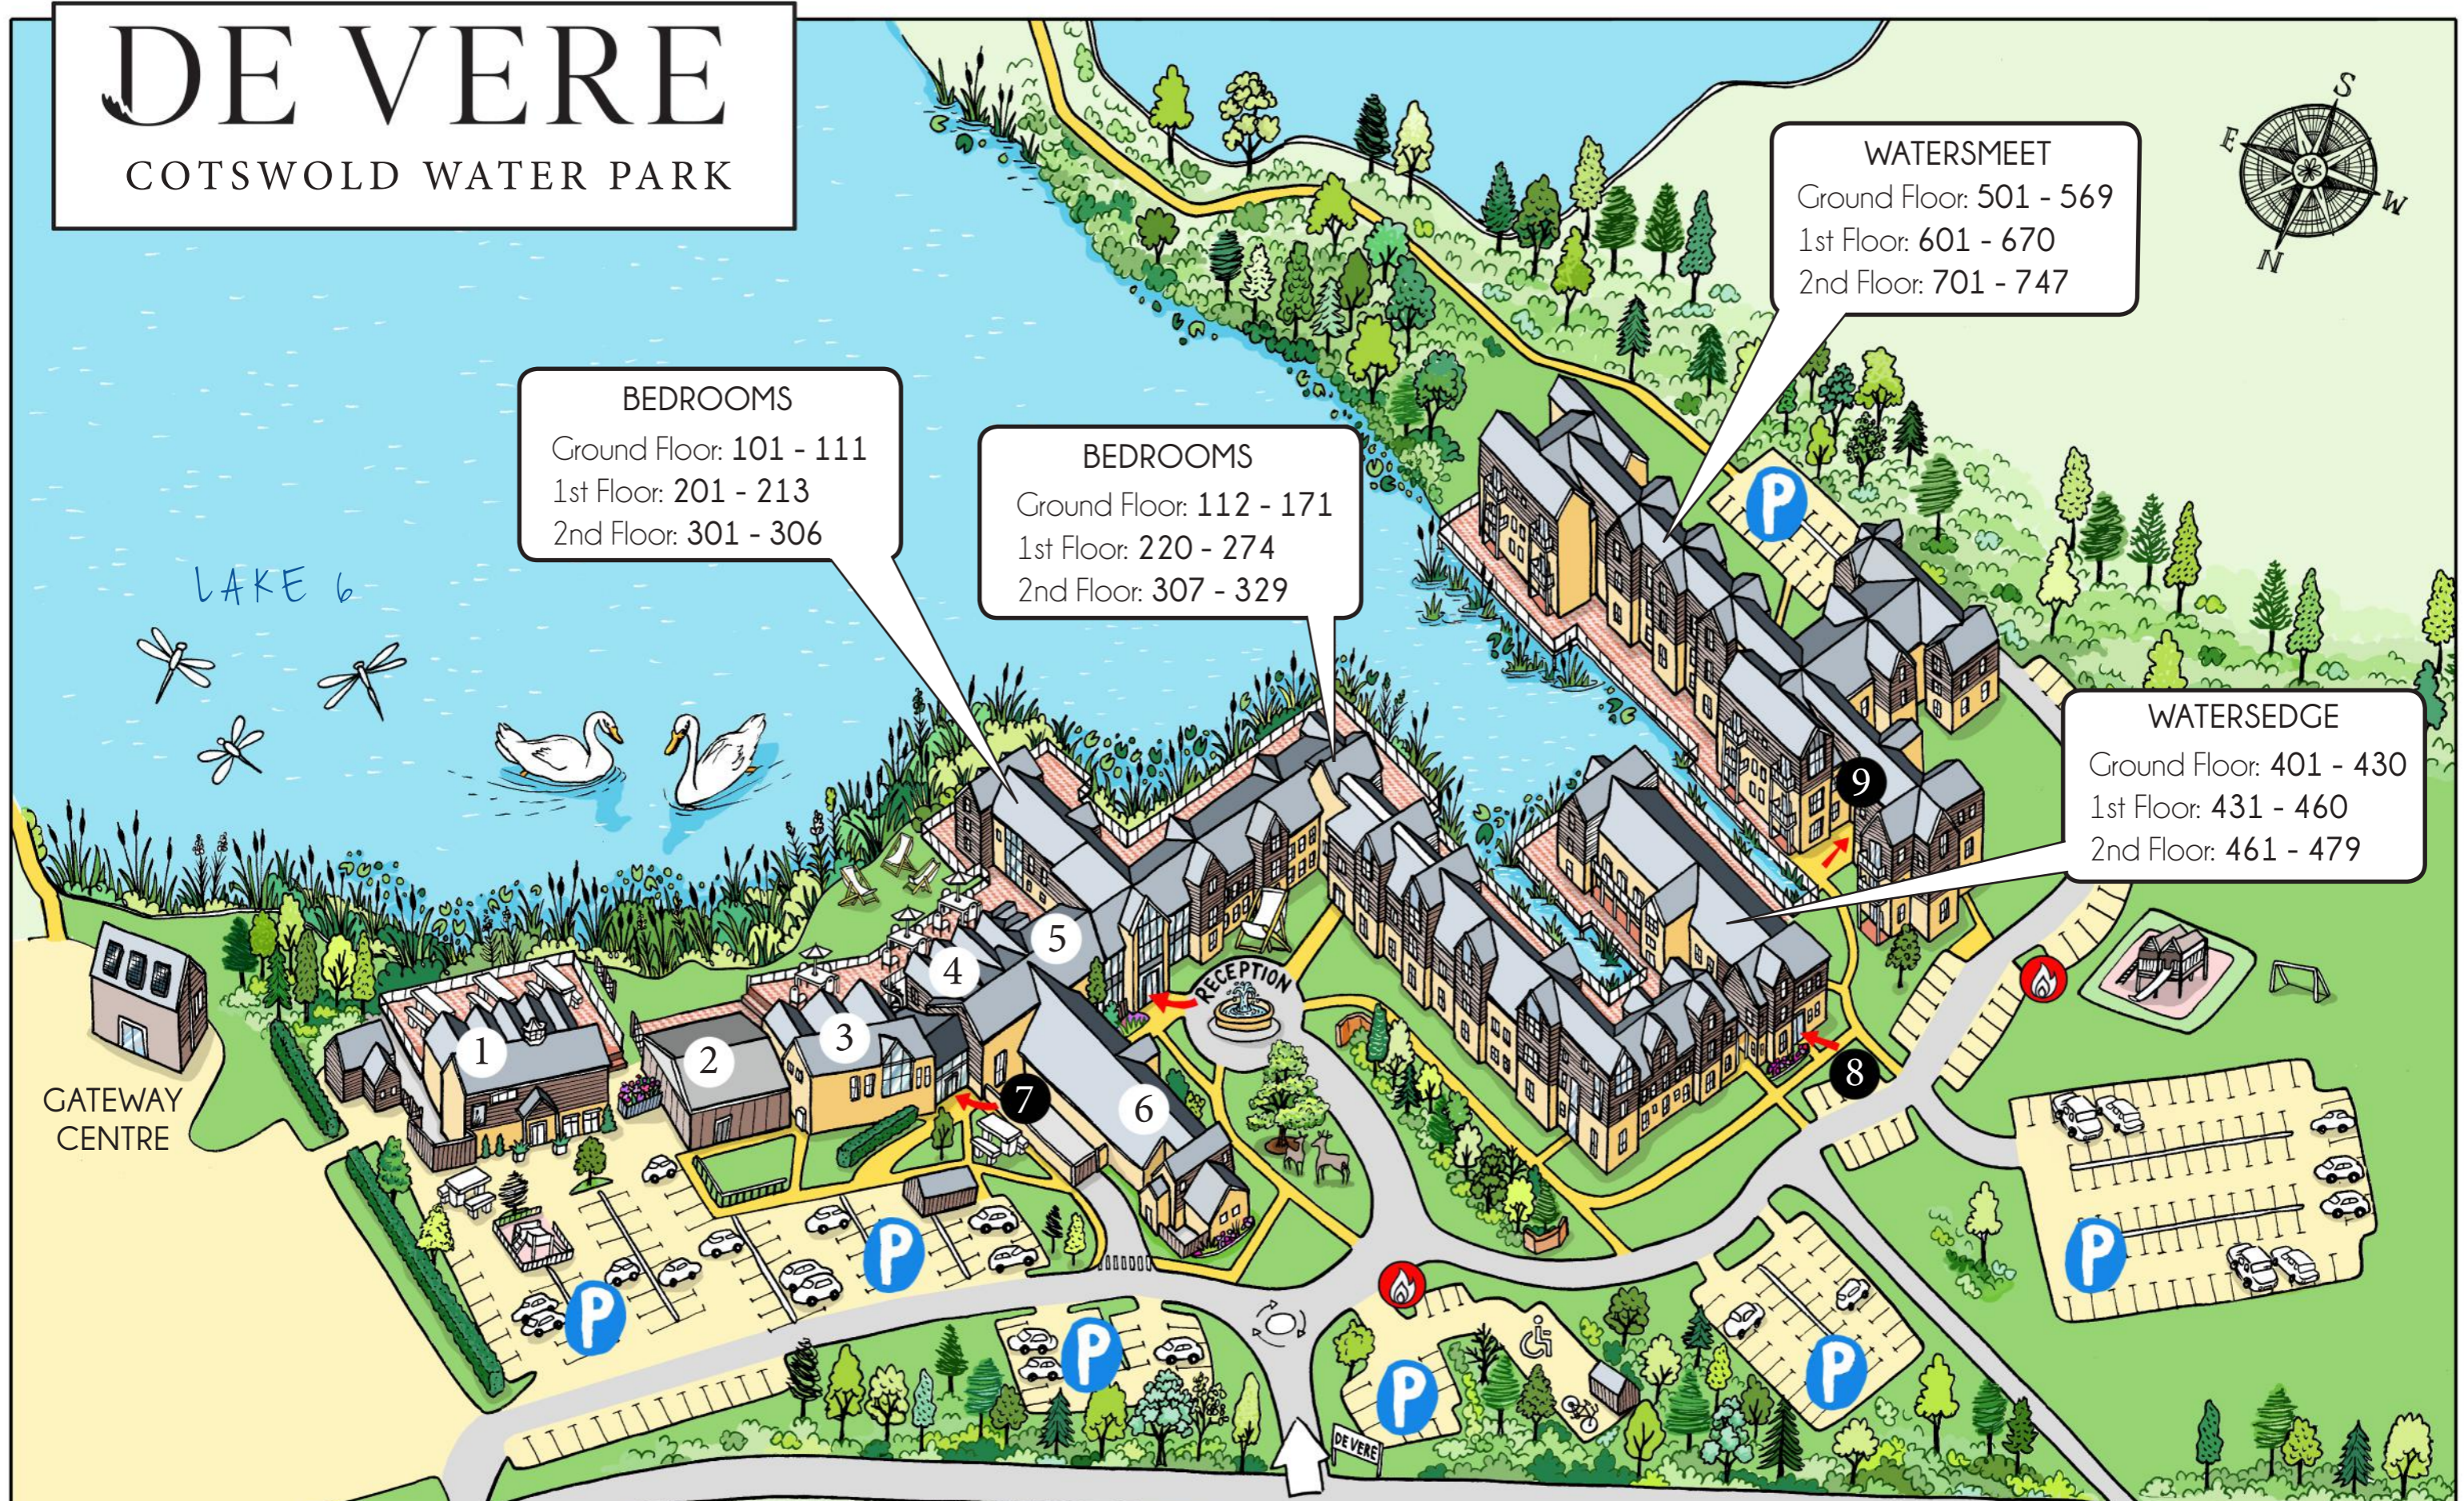

# DE VERE

COTSWOLD WATER PARK

**BEDROOMS**  
 Ground Floor: 101 - 111  
 1st Floor: 201 - 213  
 2nd Floor: 301 - 306

**BEDROOMS**  
 Ground Floor: 112 - 171  
 1st Floor: 220 - 274  
 2nd Floor: 307 - 329

**WATERSMEET**  
 Ground Floor: 501 - 569  
 1st Floor: 601 - 670  
 2nd Floor: 701 - 747

**WATERSEEDGE**  
 Ground Floor: 401 - 430  
 1st Floor: 431 - 460  
 2nd Floor: 461 - 479

GATEWAY CENTRE

LAKE 6

MAIN ENTRANCE

SPINE ROAD

**KEY**

- |                       |                              |                                   |
|-----------------------|------------------------------|-----------------------------------|
| 1 - The Old Boathouse | 4 - The Brasserie Restaurant | 7 - Entrance to Conference Centre |
| 2 - Whimbrel Marquee  | 5 - Lounge Bar               | 8 - Entrance to Watersedge        |
| 3 - Conference Centre | 6 - Gym and Spa              | 9 - Entrance to Watersmeet        |

De Vere Cotswold Water Park  
 Lake 6, Spine Road East  
 South Cerney, Gloucestershire GL7 5FP  
 Phone : 01285 864 000  
[www.devere.com/cotswoldwaterpark](http://www.devere.com/cotswoldwaterpark)

← To the A419